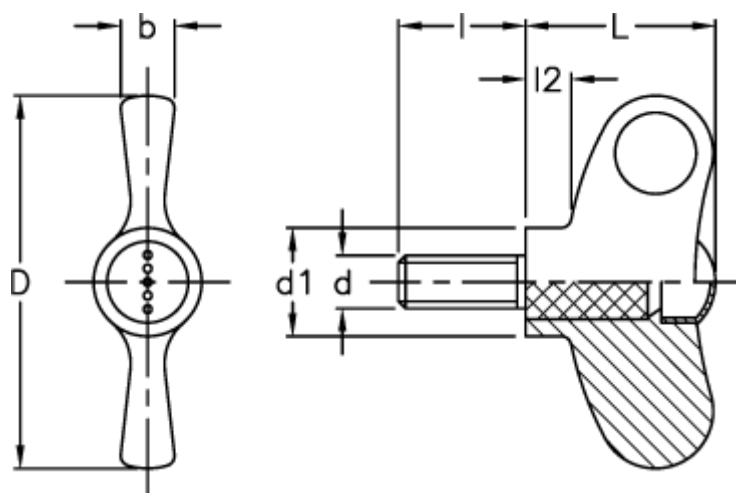

Data Sheet

Article number: 23052238165

Description: E+G Wing screw
EWN.70 p-M8x30-C5, light-blue cap

Measures

b	= 10
D	= 70
d1	= 20.0
d 6g	= M8
l	= 30
L	= 36
l2	= 8.0